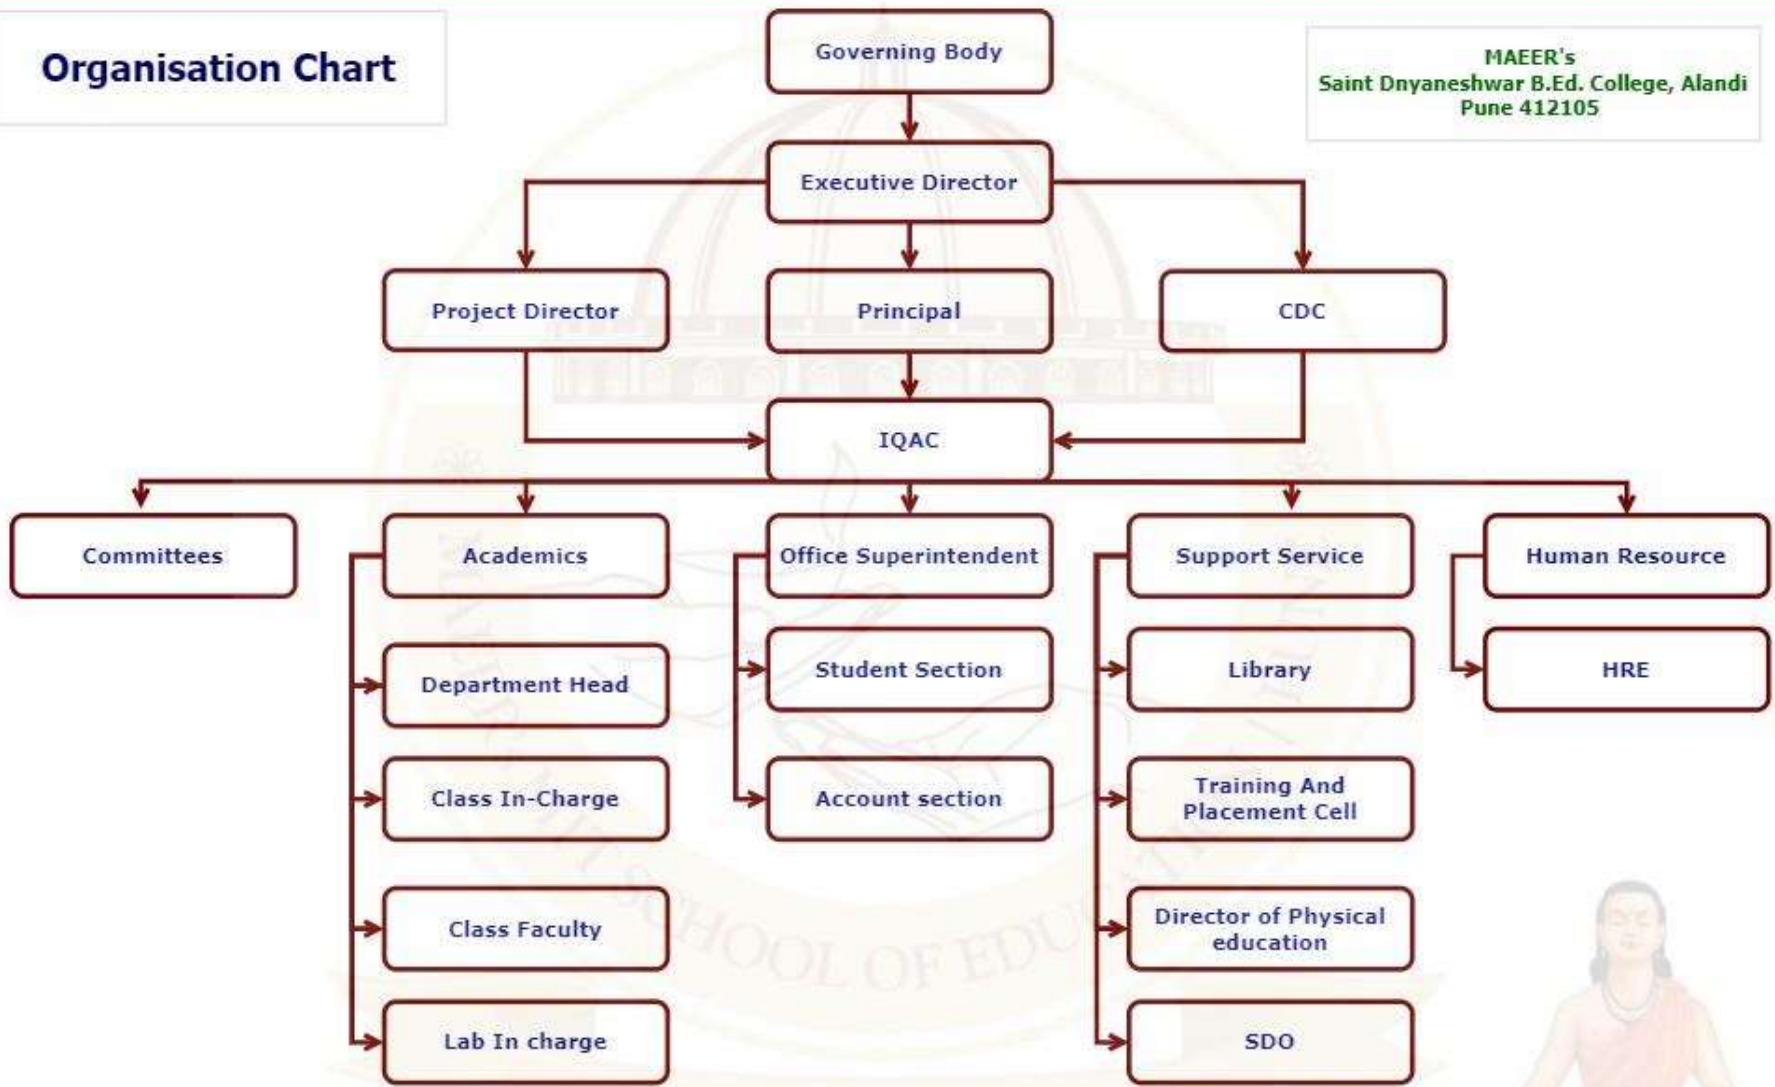

Organisation Chart

MAER's
Saint Dnyaneshwar B.Ed. College, Alandi
Pune 412105

SCHOOL OF EDUCATION
Transcending Wisdom